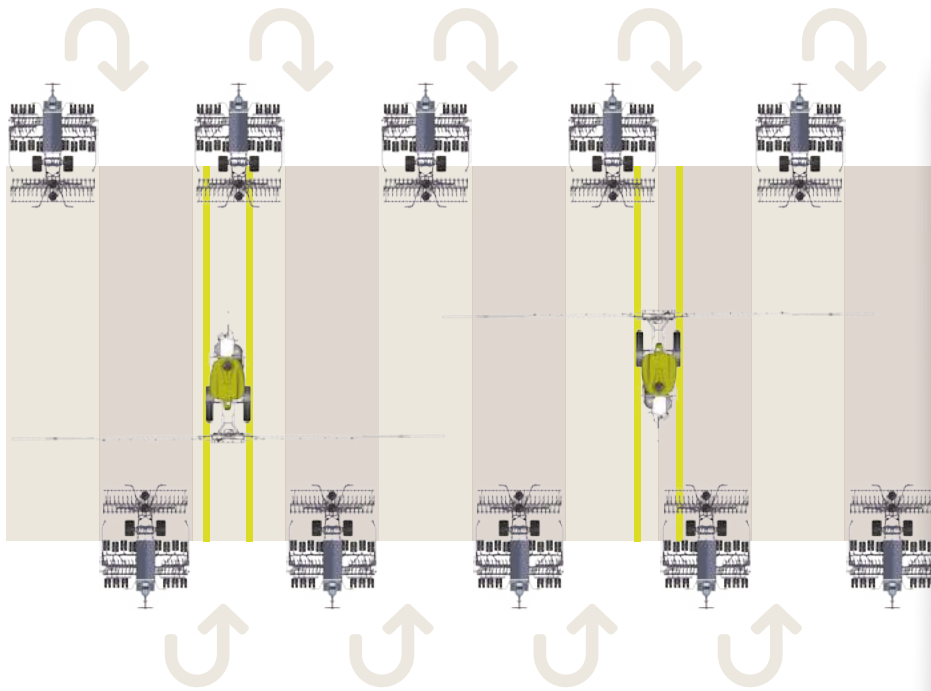

www.aef-isobus-database.org

E-Drive

TC-SC
Stop & Go

E-Drive

E-Drive

50 kg

15 kg

2.3 kg