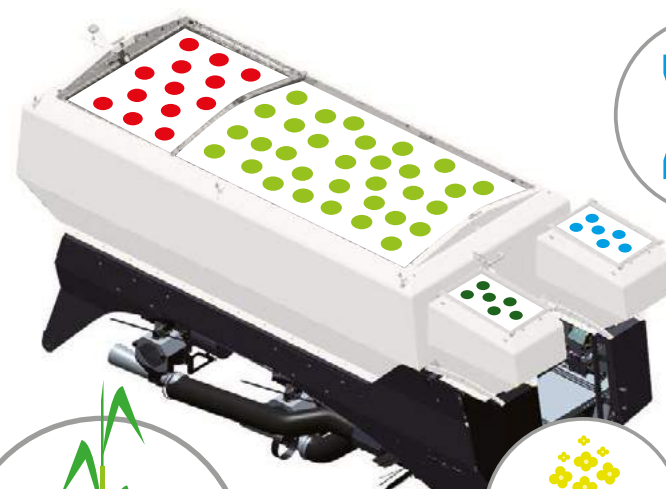

www.aef-isobus-database.org

E-Drive

TC-SC
Stop & Go

E-Drive

E-Drive

50 kg

15 kg

2.3 kg