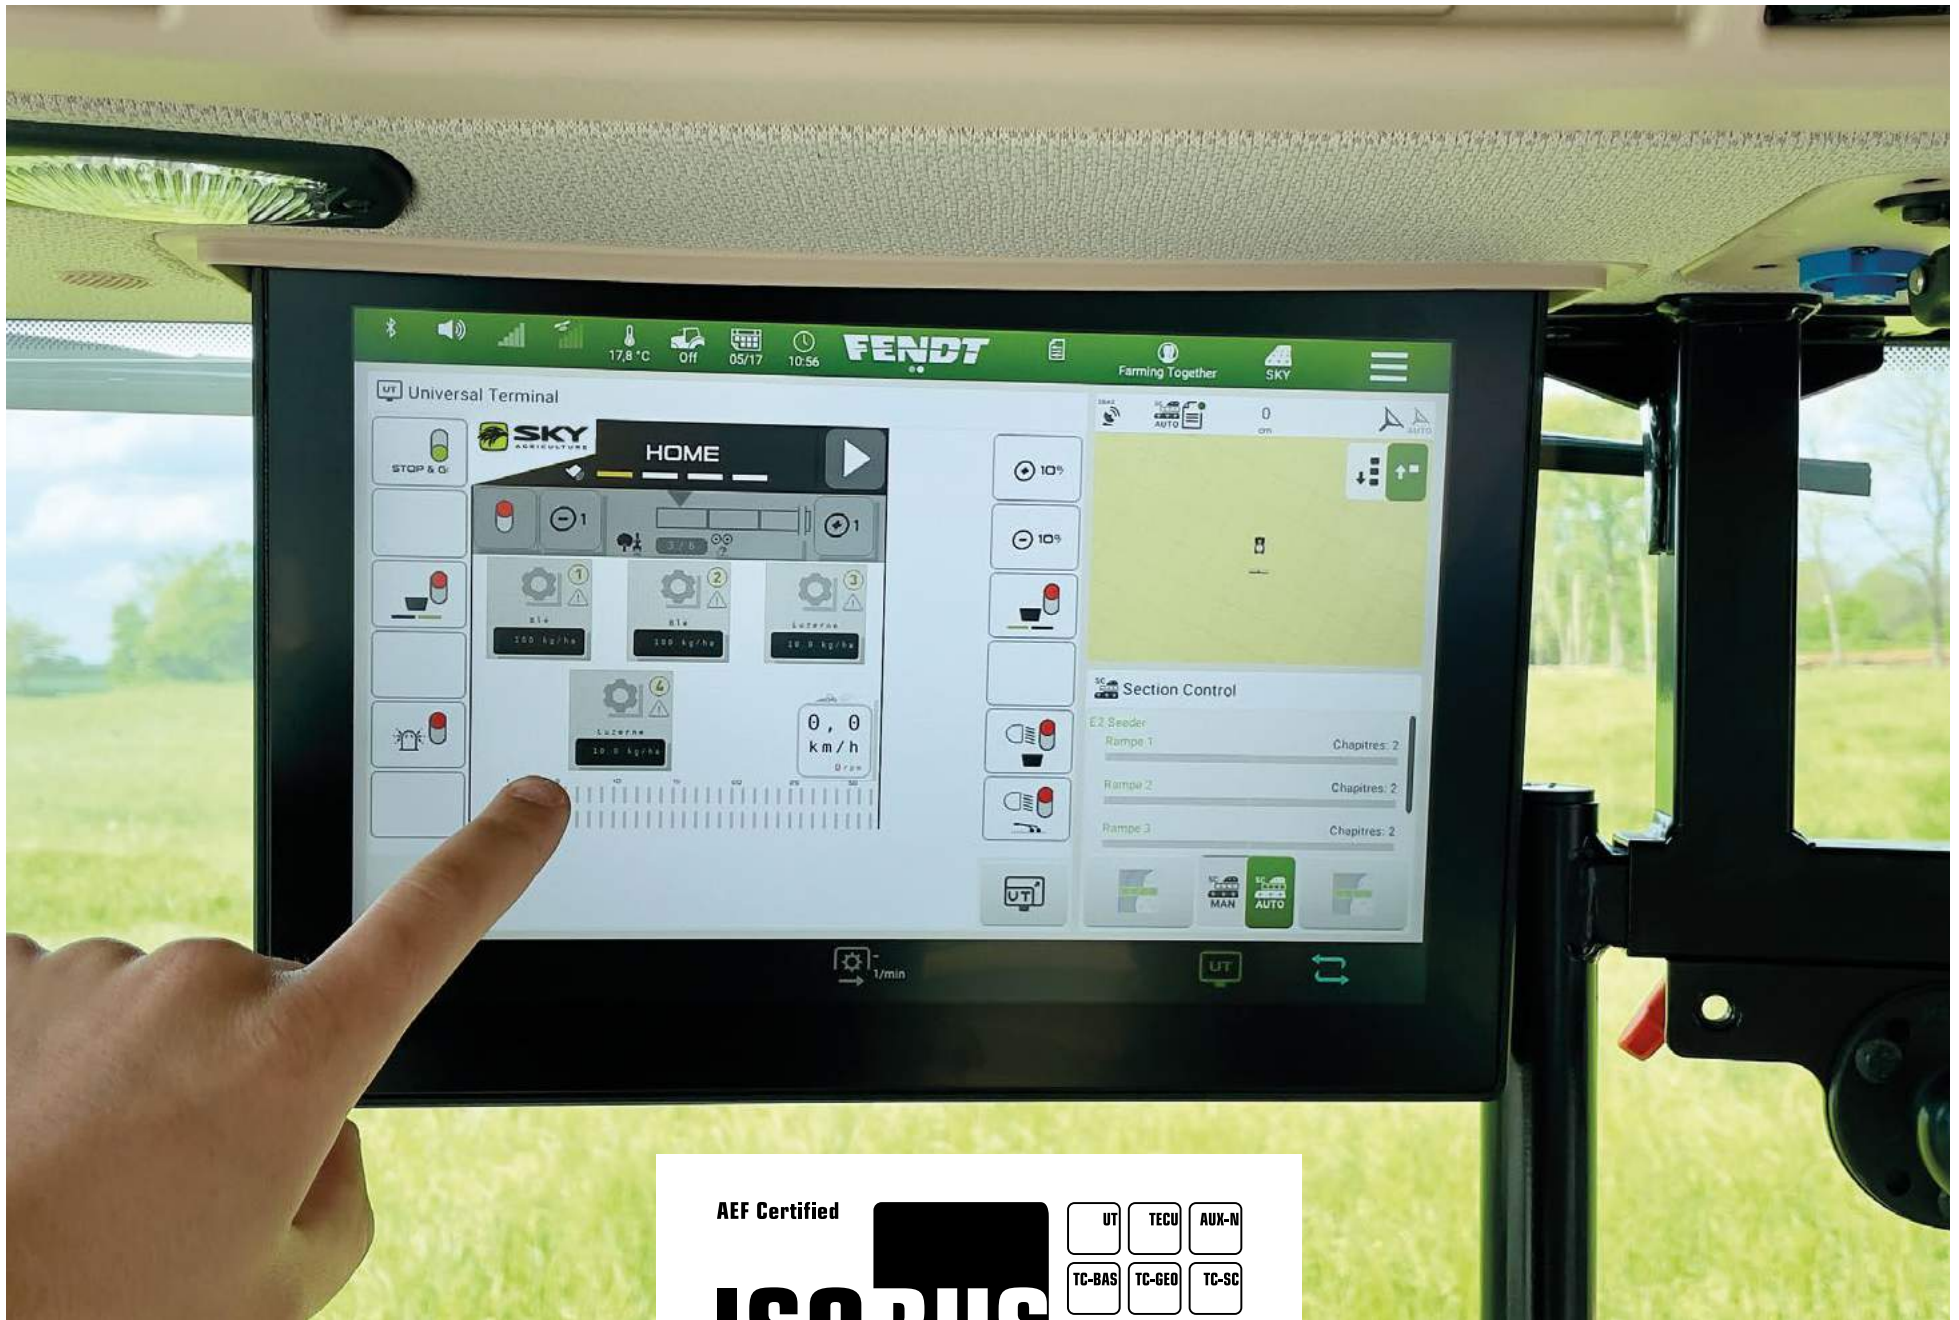

AEF Certified

ISO BUS

UT	TECU	AUX-N
TC-BAS	TC-GEO	TC-SC
...	...	...

www.aef-isobus-database.org