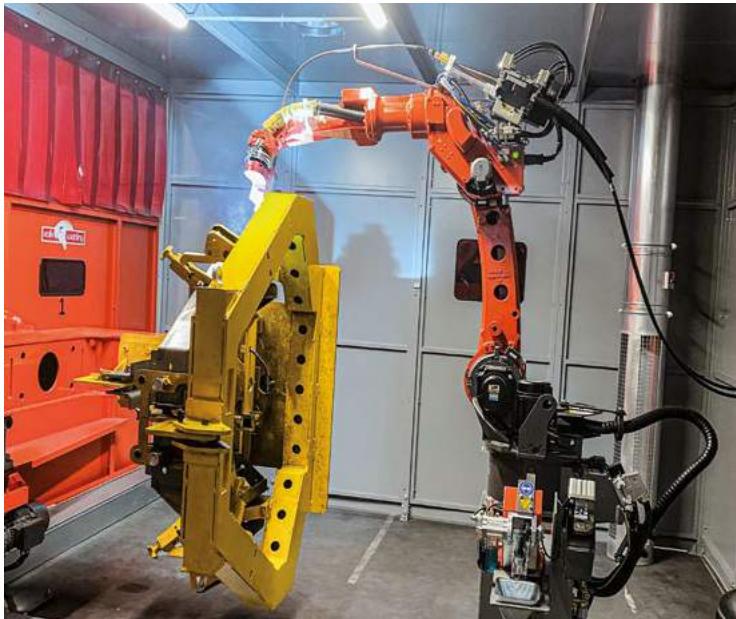

WE ARE energetic
PRECISION **ARE** efficiency
INDUSTRIAL
TECHNOLOGY