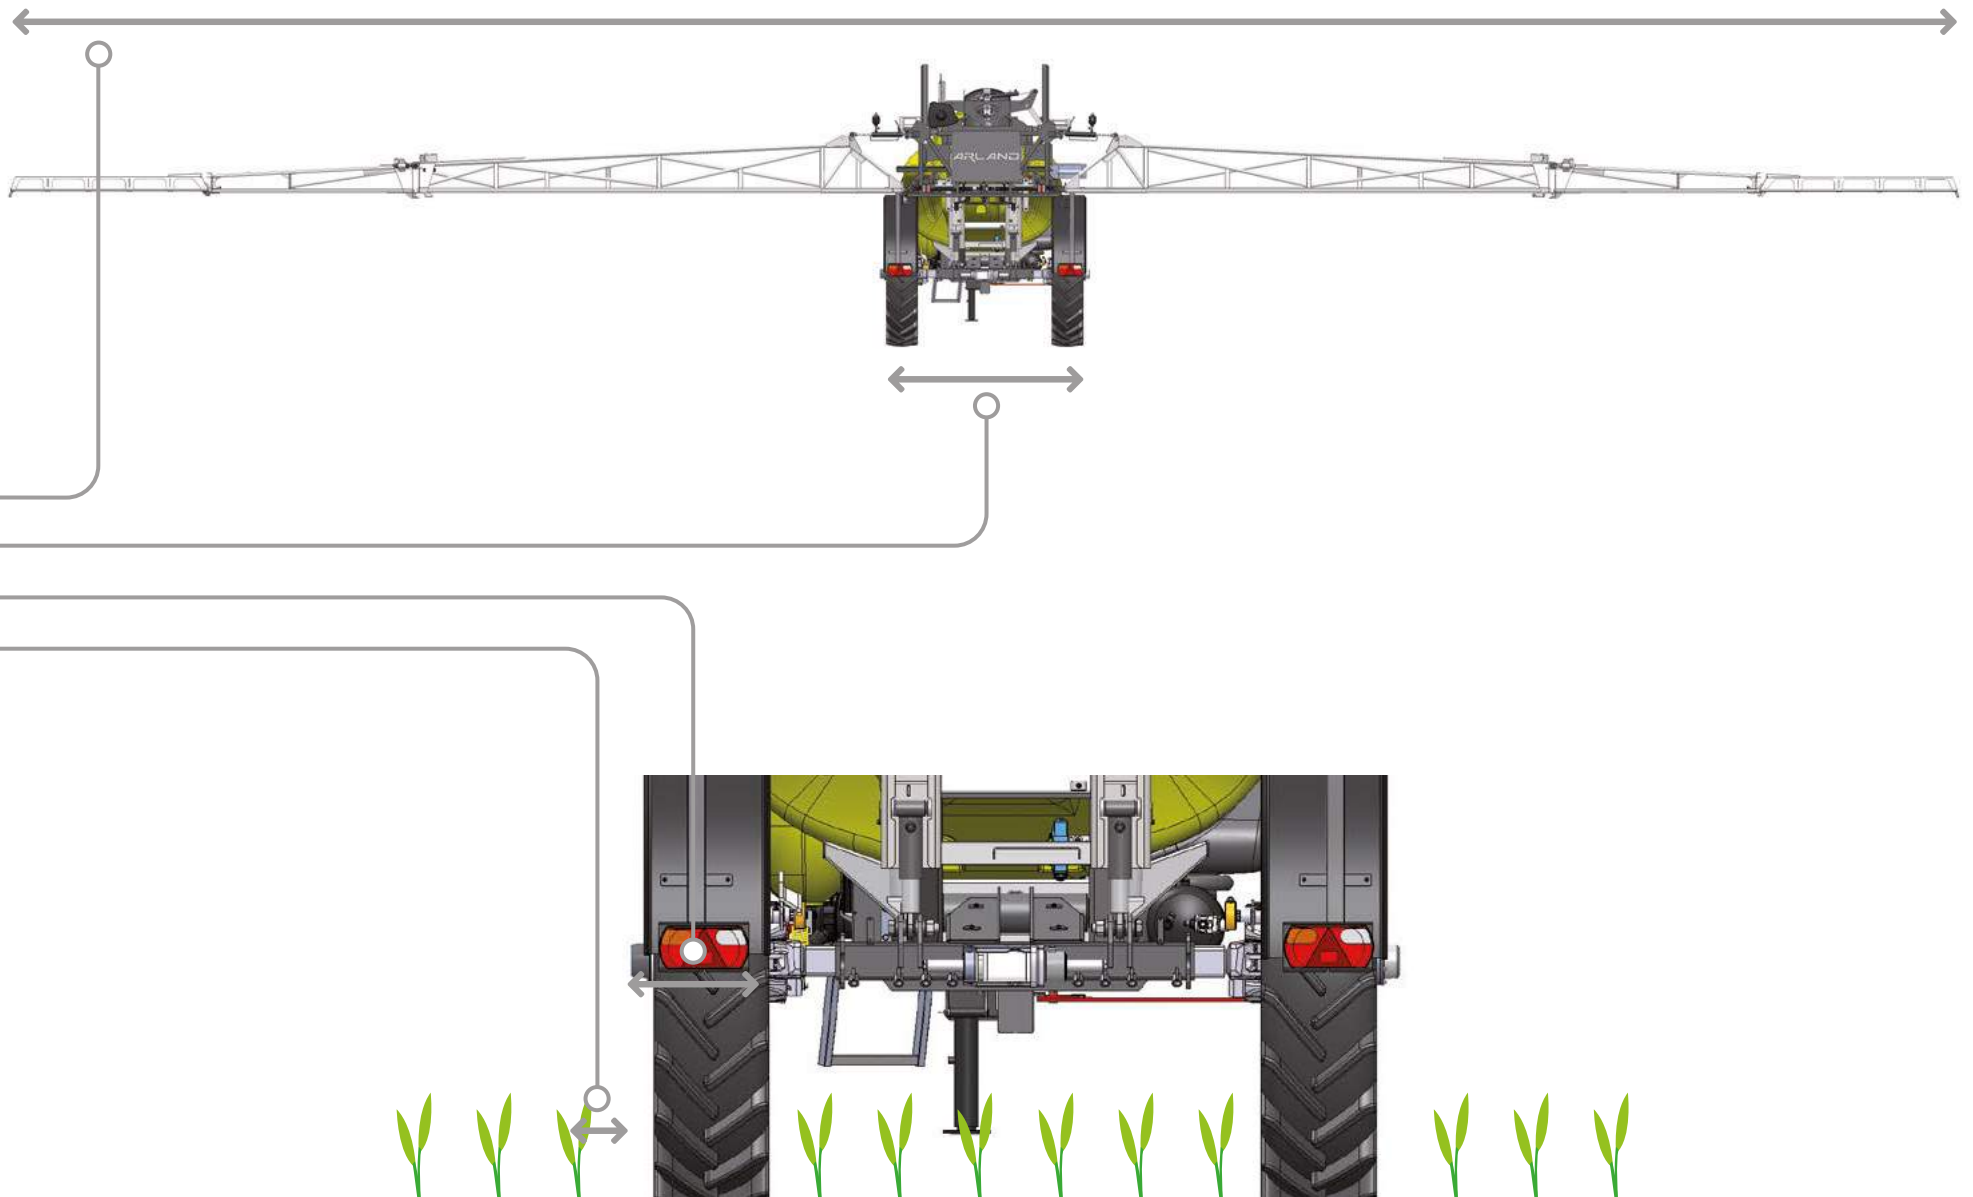

www.aef-isobus-database.org

E-Drive

TC-SC
Stop & Go

E-Drive

E-Drive

50 kg

15 kg

2.3 kg