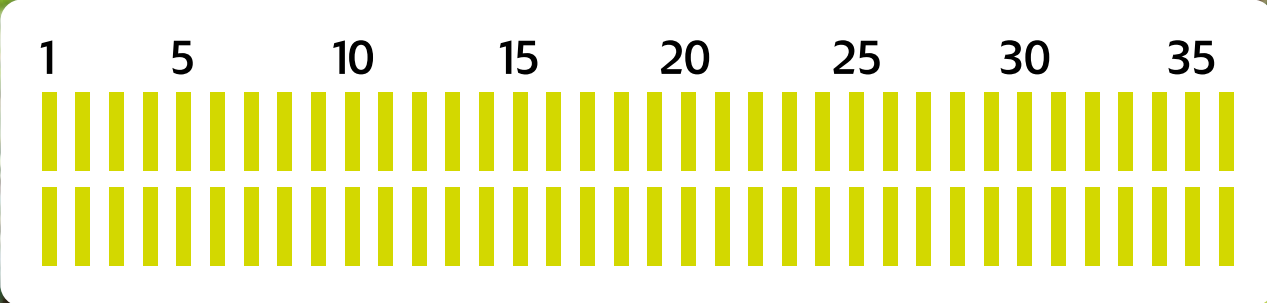

15 kg

2.3 kg

100 kg

E-Drive

E-Drive

FACA

RF 350F

RF 350AD