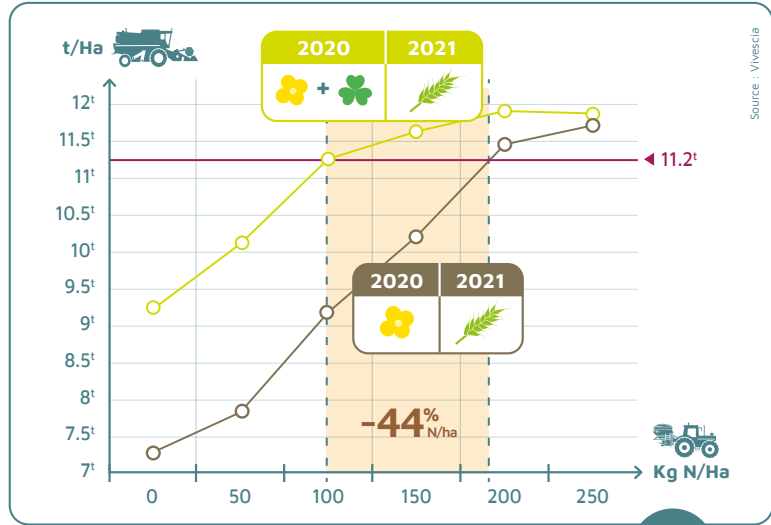

Fertilization ↘

Yields +↗

SPEED CONTROL
ECONOV-15%

Diagram showing a tractor with a speed control system. Below the tractor, a row of six young plants is shown, indicating the application of the technology to crop growth.

Diagram showing a tractor with a precision farming system. Below the tractor, a row of young plants is shown, indicating the application of the technology to crop growth.

2019

2020

1

Rape Seeding with white clover

1 kg/Ha 
3 kg/Ha 

Diagram showing a tractor with a seeding implement. The text indicates the seeding rates for rape (1 kg/Ha) and white clover (3 kg/Ha).

2

Diagram showing a row of mature rape plants with yellow flowers and white clover plants. The roots of the plants are visible below the ground line.

3

4

Diagram showing a row of young white clover plants. The roots of the plants are visible below the ground line.

6

8

5

7

1976 - Unidrill