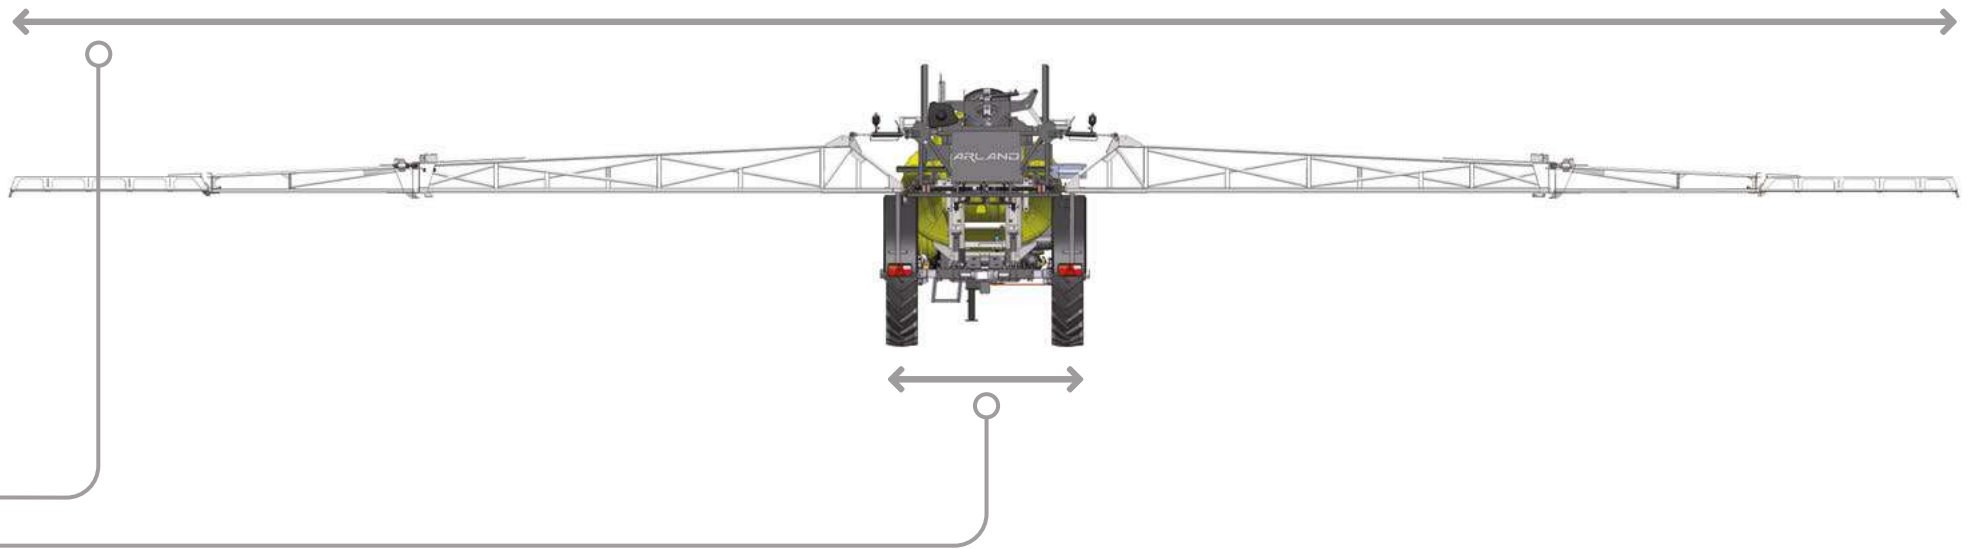

8m

AEF Certified

www.aef-isobus-database.org

E-Drive

TC-SC
Stop & Go

E-Drive

E-Drive

50 kg