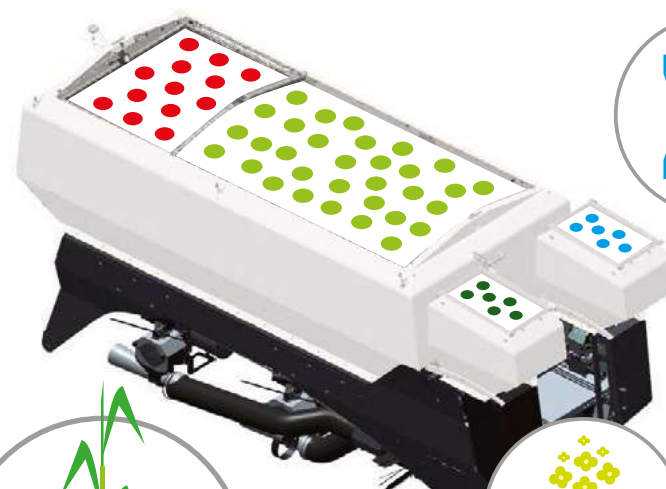

E-Drive

50 kg

15 kg

2.3 kg

100 kg