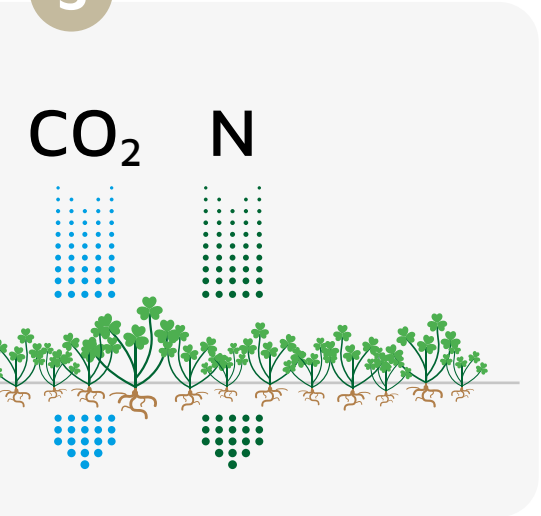

Diagram showing a tractor with a precision farming system. Below the tractor, a row of young plants is shown, indicating the application of the technology to crop growth.

2019

2020

1

Rape Seeding with white clover

1 kg/Ha 
3 kg/Ha 

Diagram showing a tractor with a seeding implement. The text indicates the seeding rates for rape (1 kg/Ha) and white clover (3 kg/Ha).

2

Diagram showing a row of mature rape plants with yellow flowers and white clover plants. The roots of the plants are visible below the ground line.

3

4

Diagram showing a row of young white clover plants. The roots of the plants are visible below the ground line.

6

8

5

7

1976 - Unidrill