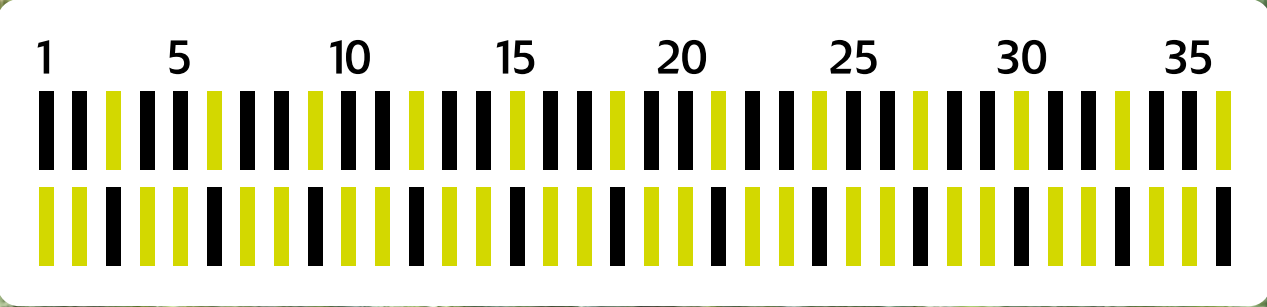

15 kg

2.3 kg

100 kg

E-Drive

E-Drive

FACA

RF 350F

RF 350AD