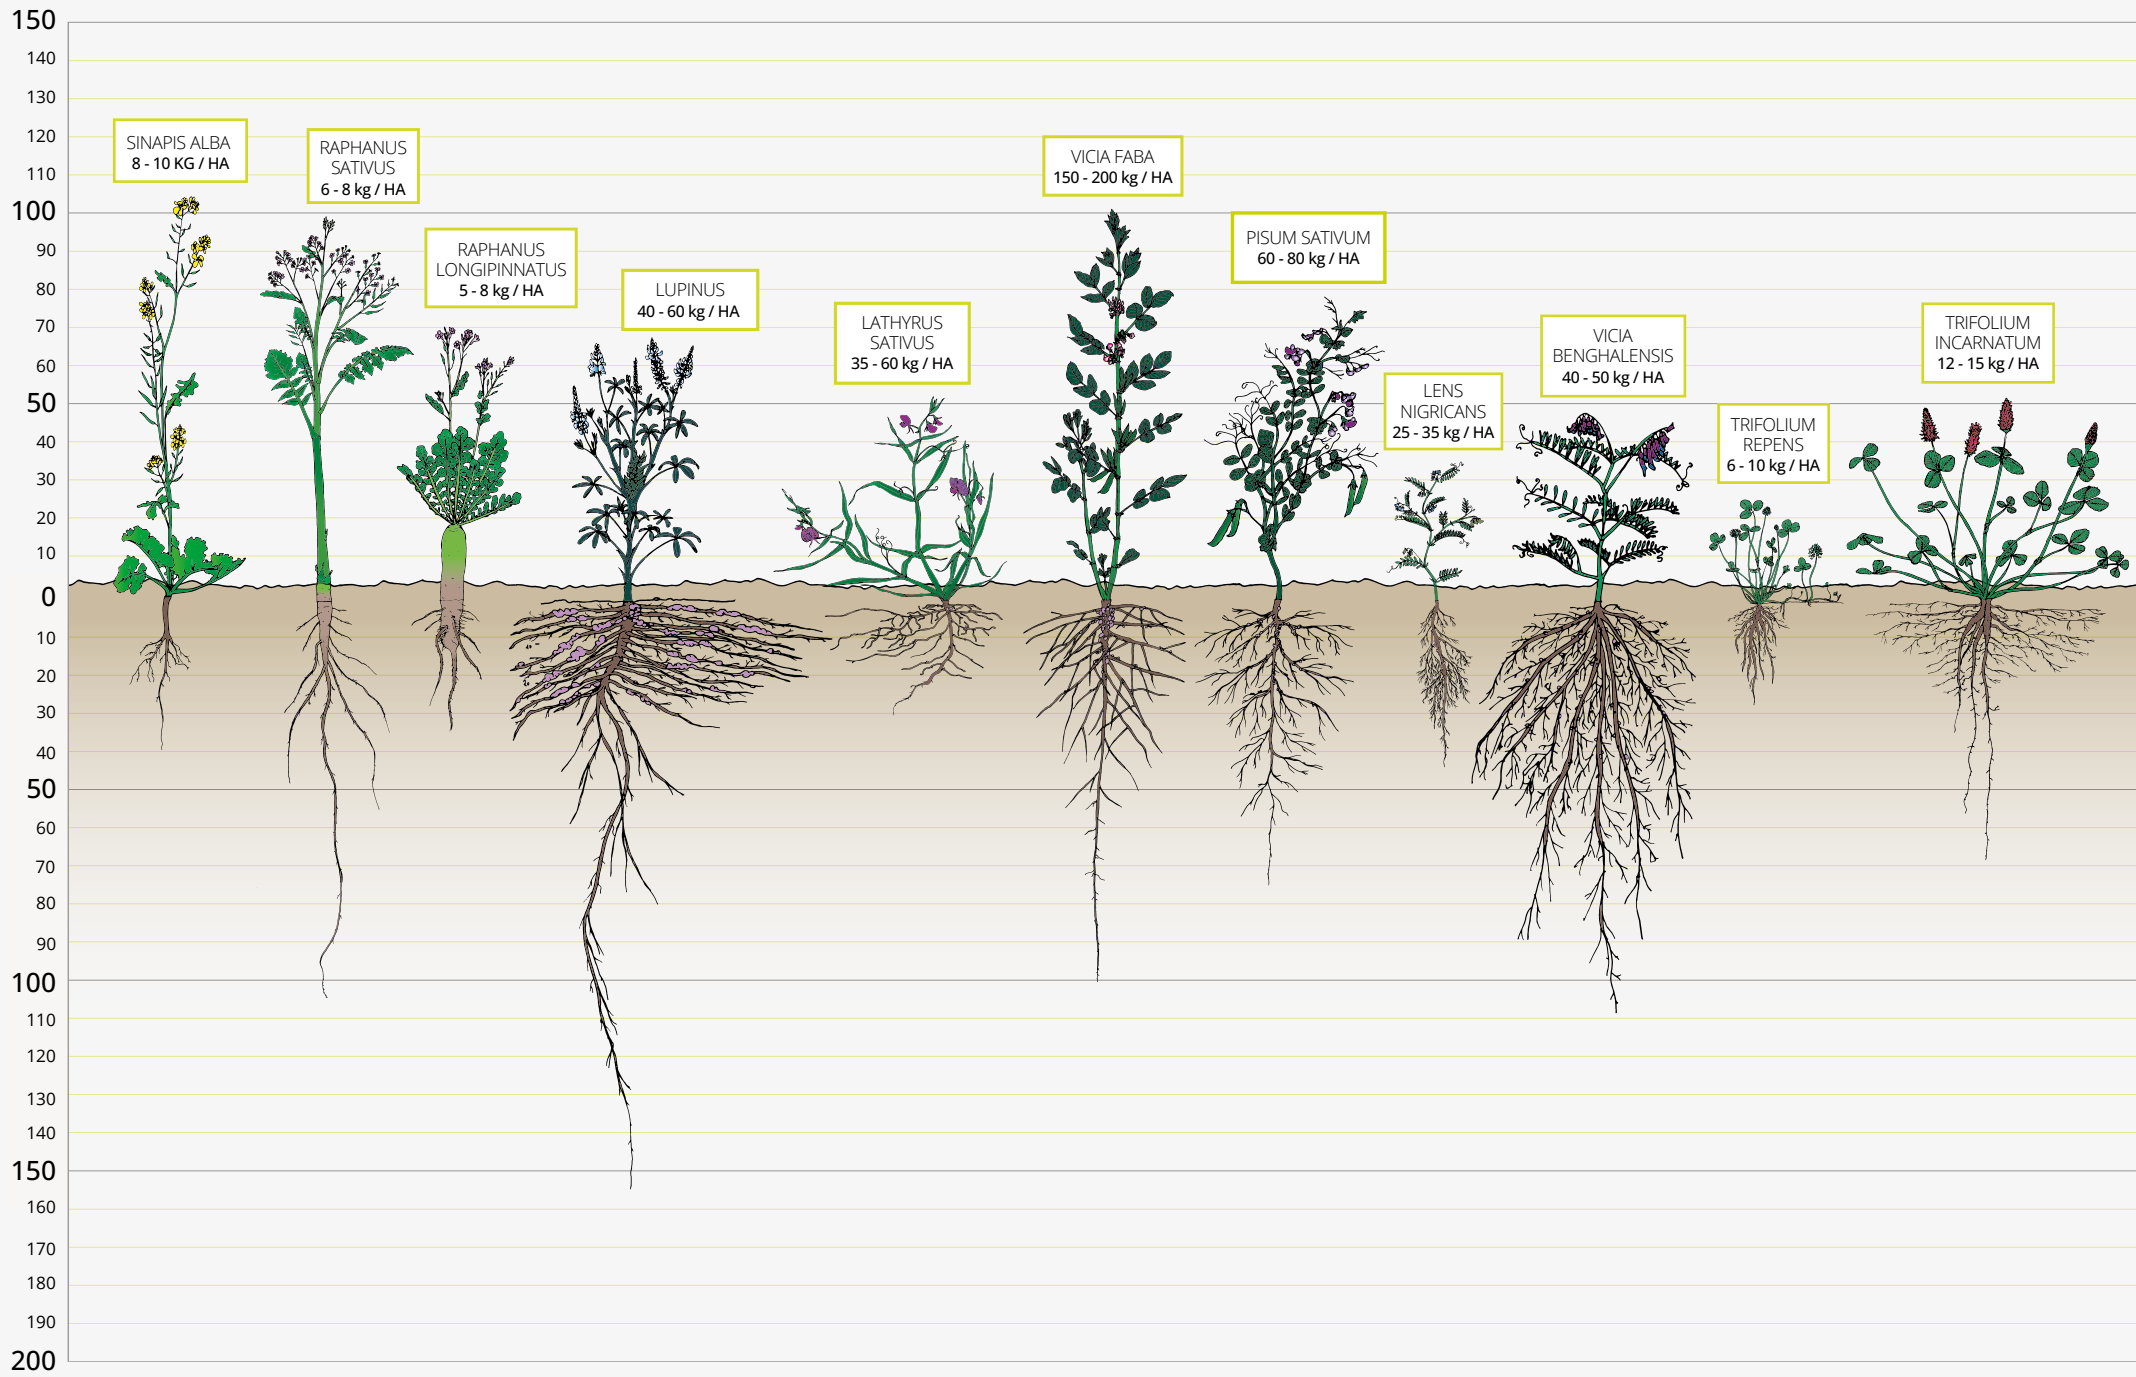

Diagram showing a tractor with a precision farming system. Below the tractor, a row of young plants is shown, indicating the application of the technology to crop growth.

2019

2020

1

Rape Seeding with white clover

3

4

Diagram showing a row of young white clover plants. The roots of the plants are visible below the ground line.

6

8

5

7

1976 - Unidrill

15 kg

2.3 kg

100 kg

E-Drive

E-Drive

FACA

RF 350F

RF 350AD

RF W400AD

RF W600AD

TRIFOLIUM
ALEXANDRINUM
10 - 15 kg / HA

ONOBRYCHIS
40 - 50 kg / HA

LOTUS
CORNICULATUS
10 - 15 kg / HA

LINUM
USITATISSIMUM
20 - 30 kg / HA

PHACELIA
TANACETIFOLIA
6 - 10 kg / HA

FAGOPYRUM
ESCULENTUM
40 - 60 kg / HA