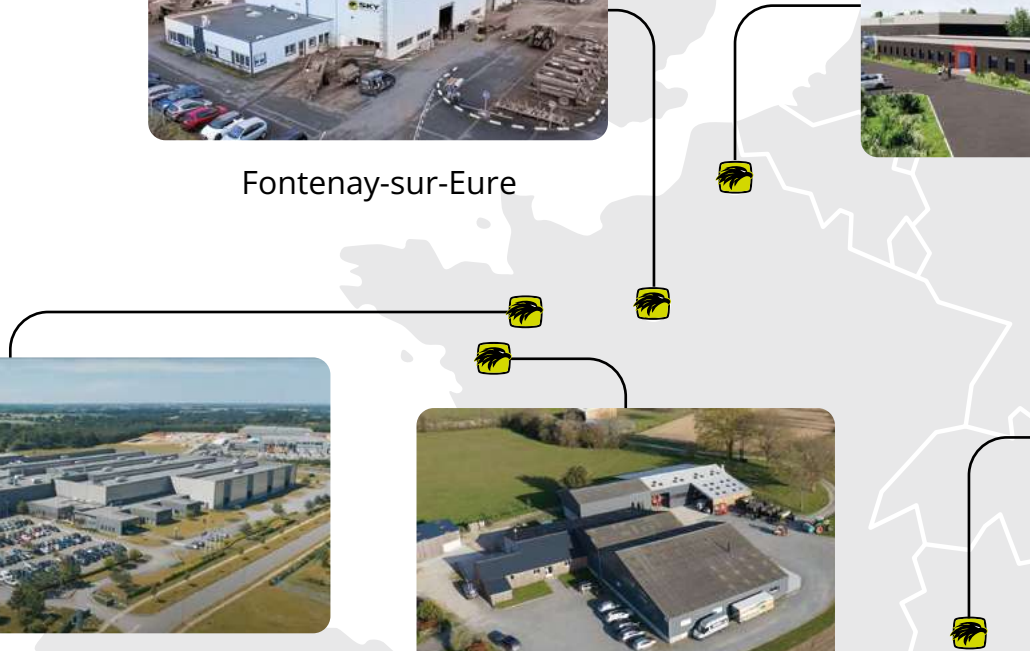

Châteaubourg

La Conillais